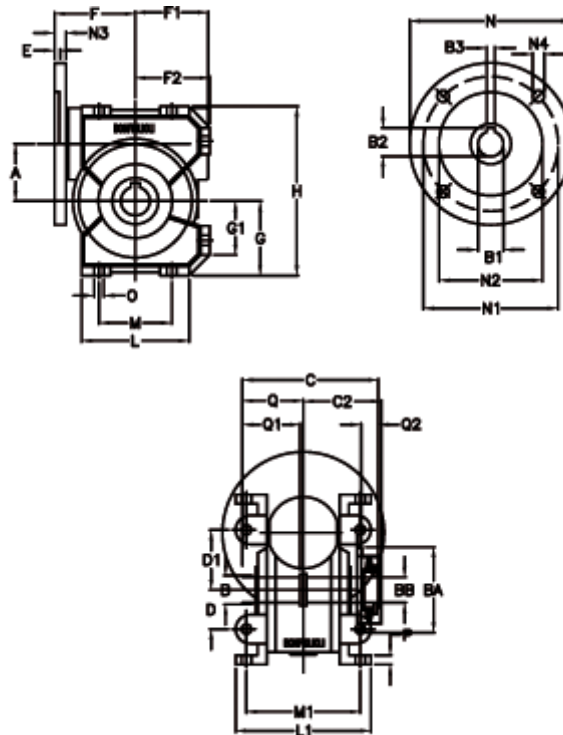

Article number: 390204902402316

Description: Worm Gear with Torque Limiter
VF 49-L1-U-24 P63B14

Measures

a = 49.5	C2 = 63.5	g = 64.5	N = 90	Q1 = 41
B = 25	D = 34	G1 = 46.5	N1 = 75	Q2 = 15
B1 E7 = 11	D1 = 52	H = 146.5	N2 = 60	
B2 = 12.8	Description = VF 49U-xx-63B14	H1 = 110.5	N3 = 7.0	
B3 H9 = 4	E = 3.0	L = 93	N4 = 6.0	
BA = 63	F = 70	L1 = 117	O = 8.5	
BB H7 = 14	F1 = 63	m = 63	P = 8	
C = 105	F2 = 64.5	M1 = 98.5	Q = 51.0	